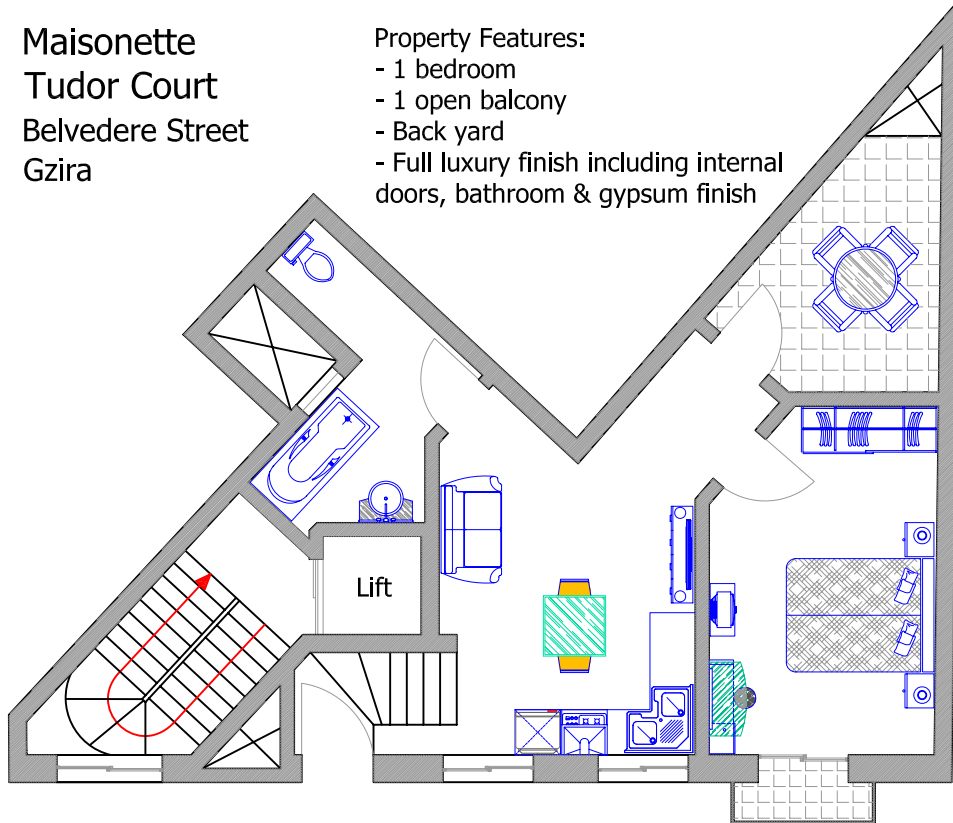

Maisonette
Tudor Court
Belvedere Street
Gzira

- Property Features:
- 1 bedroom
 - 1 open balcony
 - Back yard
 - Full luxury finish including internal doors, bathroom & gypsum finish

GROUND FLOOR PLAN

SCALE 1:100