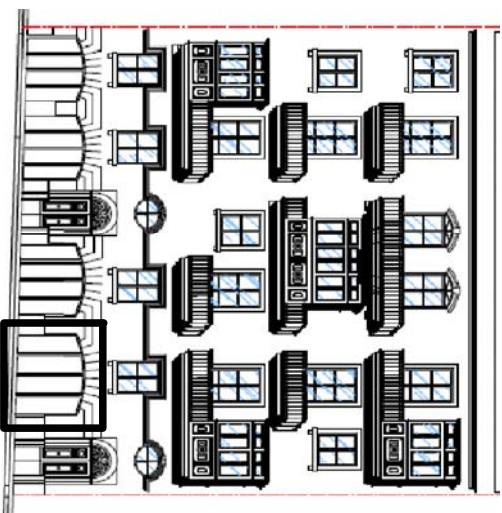

Elevation
Scale 1:50

Plan View
Scale 1:50

La Riviera - Garage 12

No. 106A,
St. Albert Street,
Gzira. GZR 1154

Drawn By:

J. Bannici

Date:

07/07/2008