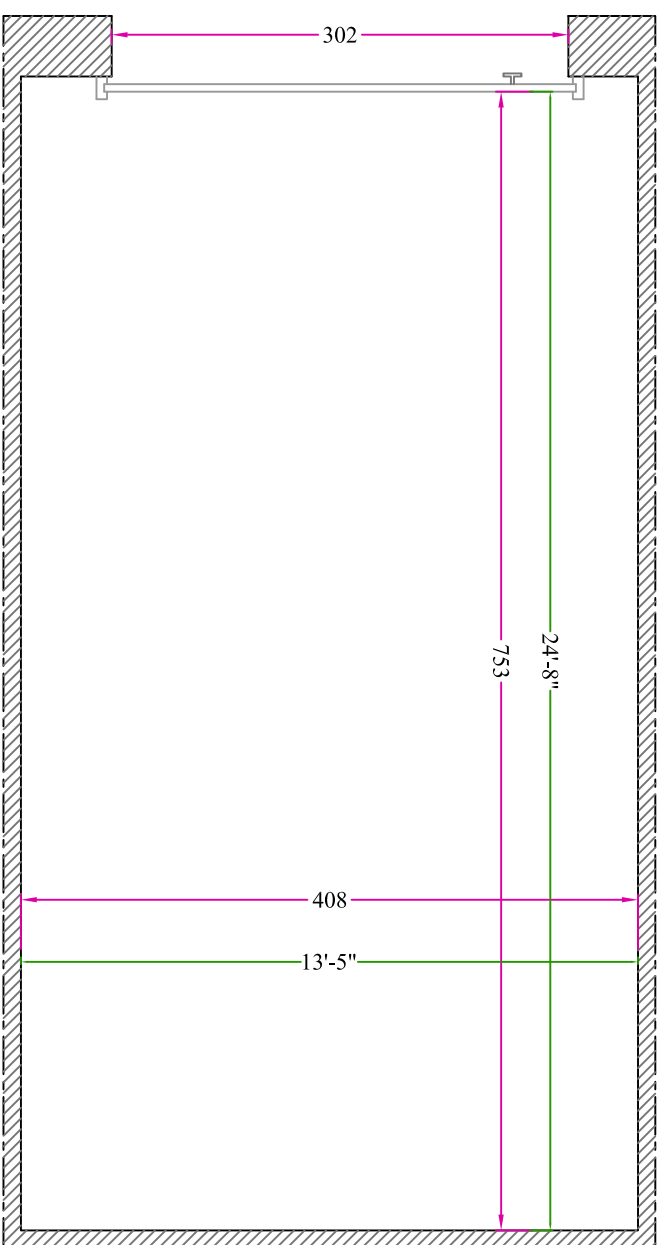

Elevation
Scale 1:50

Plan View
Scale 1:50

La Riviera - Garage 12

No. 106A,
St. Albert Street,
Gzira. GZR 1154

Drawn By:

J. Bannici

Date:

07/07/2008